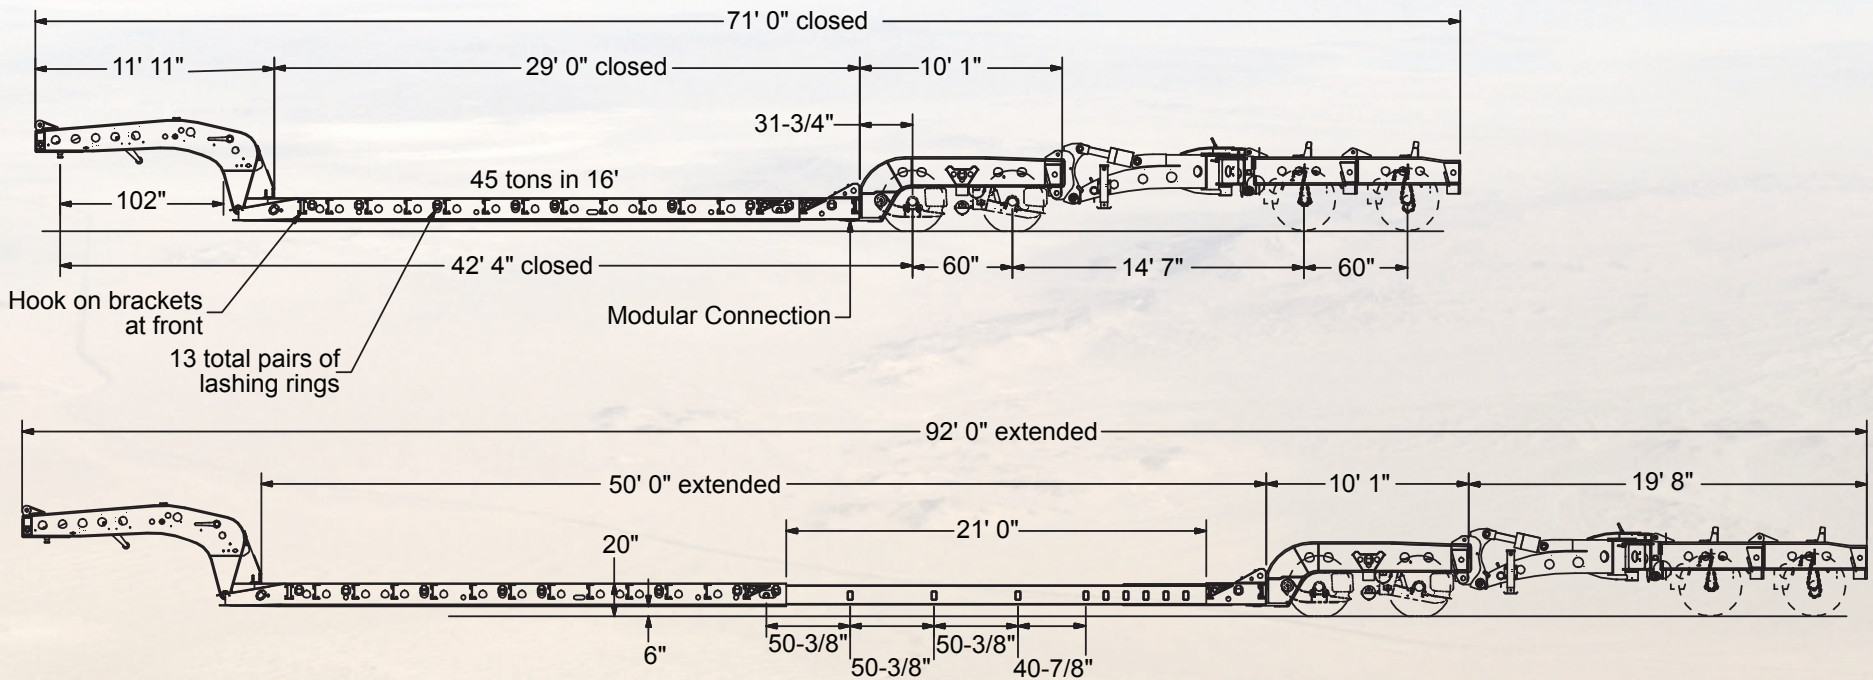

Magnitude 45H-MXP

Extendable Deck, Modular Tandem Bogie

Specifications subject to change without notice.
Photo may show some optional equipment.

Fontaine Heavy-Haul • 5398 US Highway 11 • Springville, AL 35146 • 205-467-6171 • www.fontaineheavyhaul.com